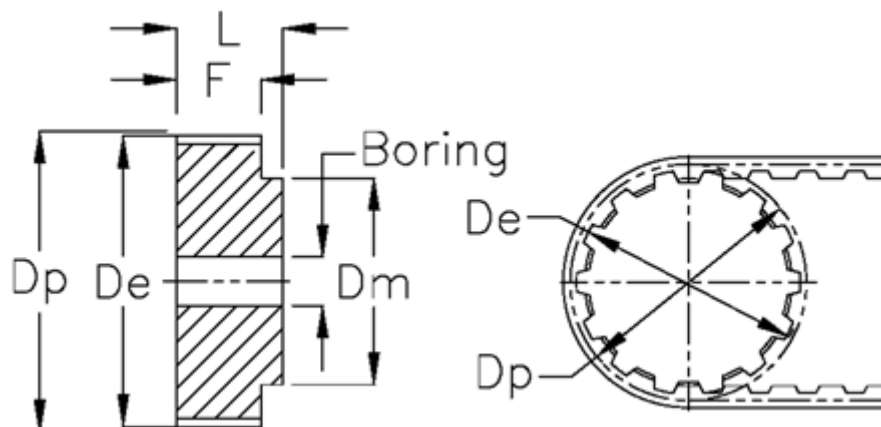

# Data Sheet

Article number: 60415340048

Description: Timing Belt Pulley 40 T10 48/0

## Measures

Belt width	= - 25 mm	Type = T10
De	= 150.95	Weight = 1.516
Dm	= 95	
Dp	= 152.95	
F	= 30	
L	= 40	
Pre-drilled	= 16	
Tooth number	= 48	